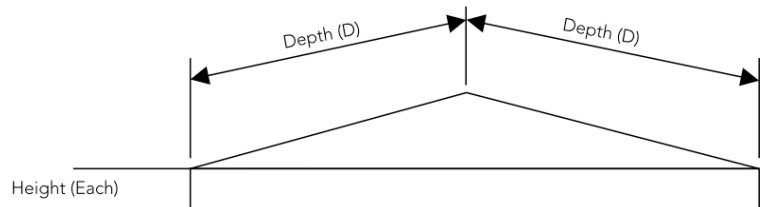

neelnox

LET
THERE
BE **DESIGN.**

FEATURES

- Premium 304 Grade Stainless Steel
- Equipped with SoundDefy™ noise concealing technology
- An appropriate slope ensures proper drainage of water
- Double walled stainless steel construction ensures no screws are visible after installation

Y-303-P

Model	Y-303-P
Product	Floating Shelf
Size	9"(W) x 9"(D) x 5/8"(H)
Slope	1/8"
Hardware	Included, Concealed

FINISHES	Polished (-P)	Brushed Bronze (-BBRZ)	Light Beige (-LTBGE)
	Brushed (-B)	Antique Brass (-ABRS)	Grey (-GRAY)
	Brushed Gold (-BGLD)	Antique Copper (-ACOP)	Beige (-BEIGE)
	Matte Black (-BLK)	Matte White (-WHT)	Polished Gold (-PGLD)
	Oil Rubbed Bronze (-ORB)	Brushed Black (-BRBLK)	Polished Rose Gold (-PRGD)
	Brushed Brass (-BBRS)	Brushed Rose Gold (-BRGD)	